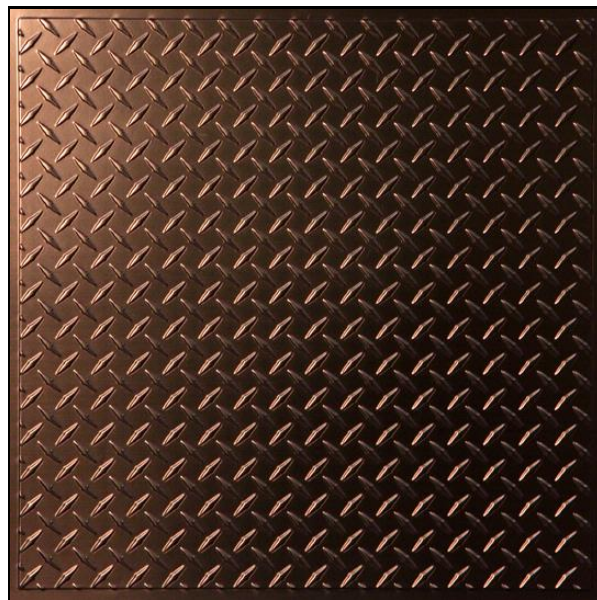

SPECIFICATIONS

Height	23.875 in.
Width	23.875 in.
Area	4 sq. ft. (nominal)
Features	Project 0.09 in. from tile face
Collection	Signature
Thickness	0.030 in.
Weight	12.8 oz. (0.20 lb. per sq. ft.)
Material	98% recycled laminated rigid vinyl
Color	Bronze
Finish	Brushed Metallic
Cut-out	6 in. cut-out available

INSTALLATION

Installation Type	Standard drop (15/16 to 1 in.) Slimline drop (9/16 in.) Refacing Glue-up (butt joint)
Borders	Yes, this style may be trimmed for use along borders
Strips Required	Yes, decorative strips or smooth strips required for glue-up installations
Direct Mount Grid	Yes, this product may be used with direct mount grid
Temp. Warning	Not recommended for installation where ceiling temperatures exceed 120°F
Sag Warning	Some minor sagging may occur when used in full-size grid squares